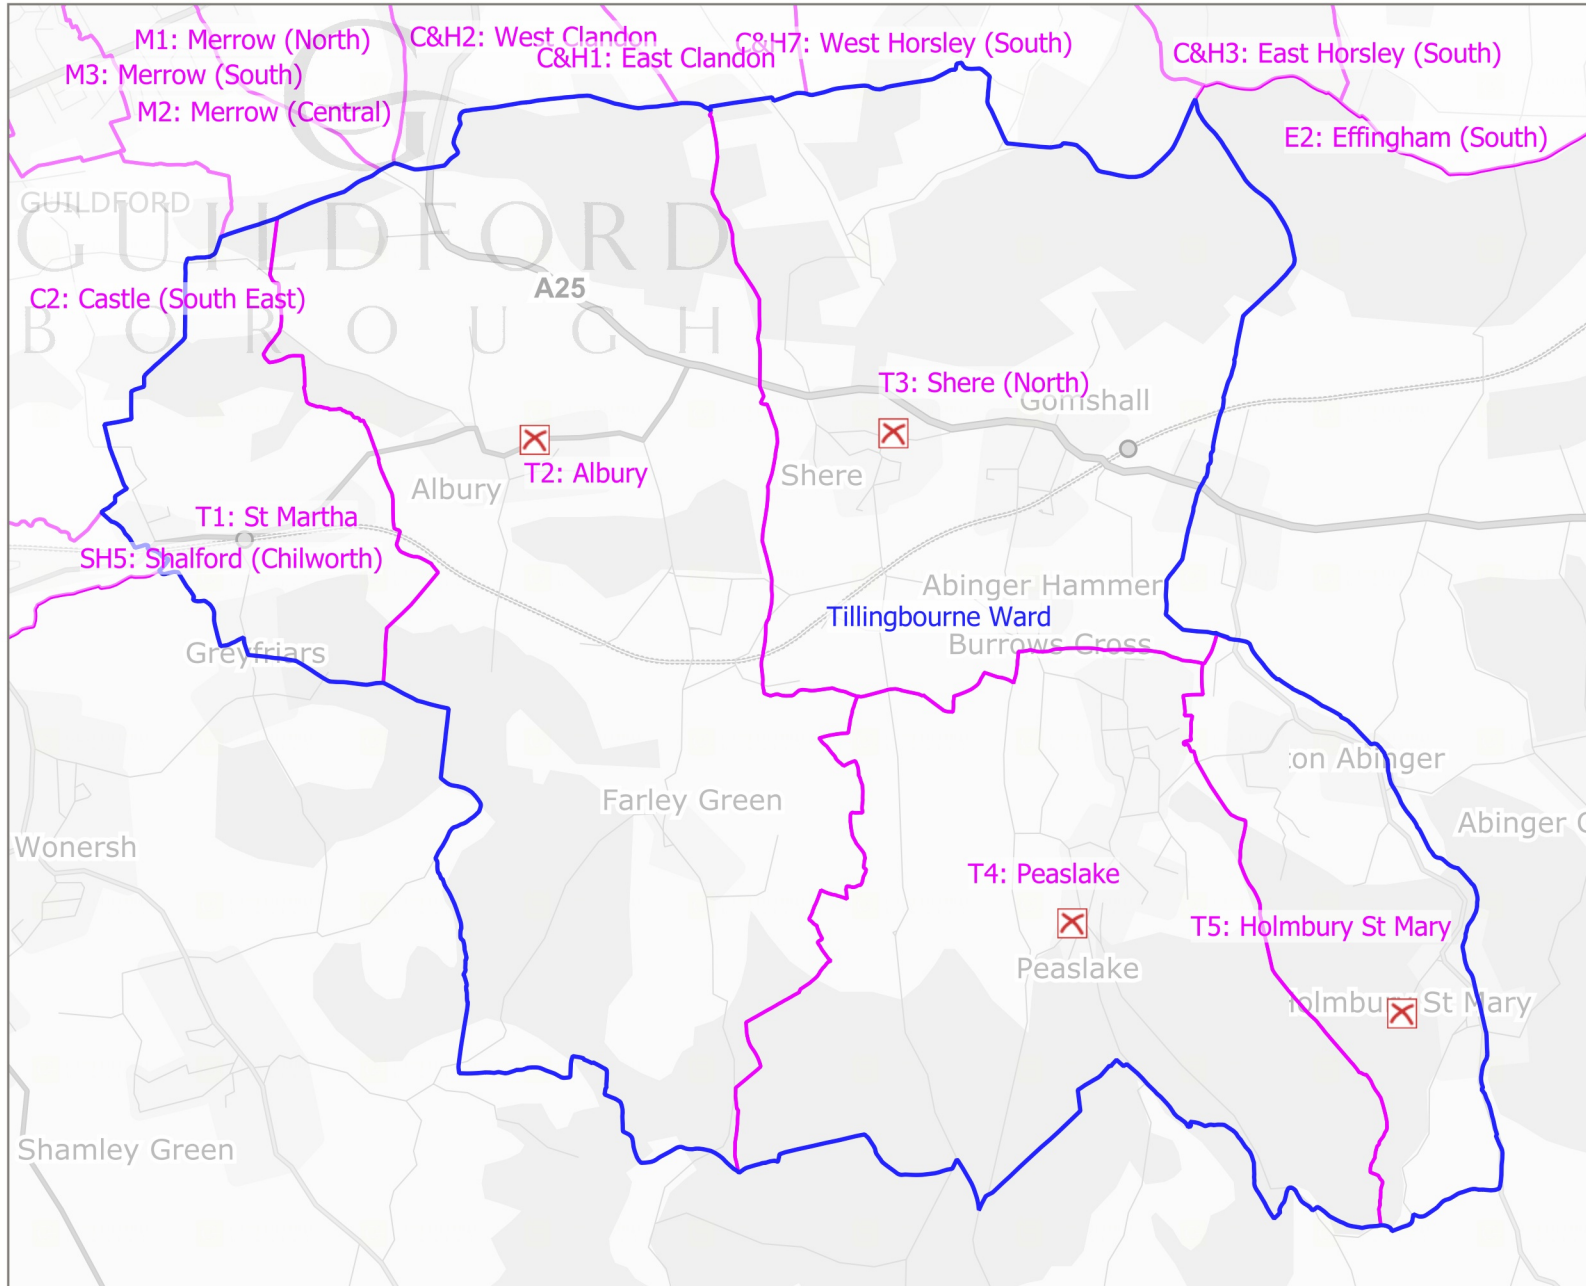

Ward and Polling District Boundaries - Tillingbourne Ward

Legend

- Ward Boundary
- Polling District
- X Polling Station

Polling Station List

- | |
|-------------------------------|
| Albury Village Hall |
| Holmbury St Mary Village Hall |
| Peaslake Memorial Hall |
| Shere Village Hall |

Publication Date: 2022-11-28

Scale at A4:
Diagrammatic

© Crown Copyright 2022. Guildford Borough Council.
Licence No. 100019625.